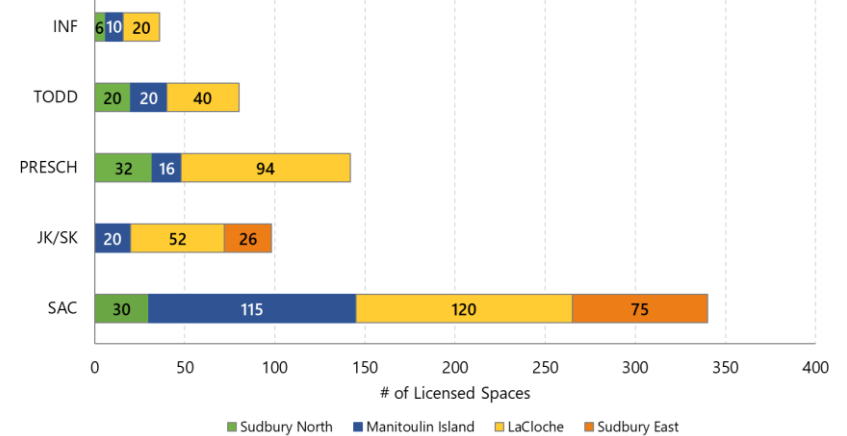

### LICENSED CHILD CARE

**18**

Licensed Child Care Sites

**14**

Sites located in schools

**2**

Home Daycare Sites

**463**

Total children enrolled since January 2021

**21**

New children enrolled in March 2021

#### Licensed Child Care Spaces \*excluding home daycare

#### Number of Licensed Child Care Spaces by LCGs