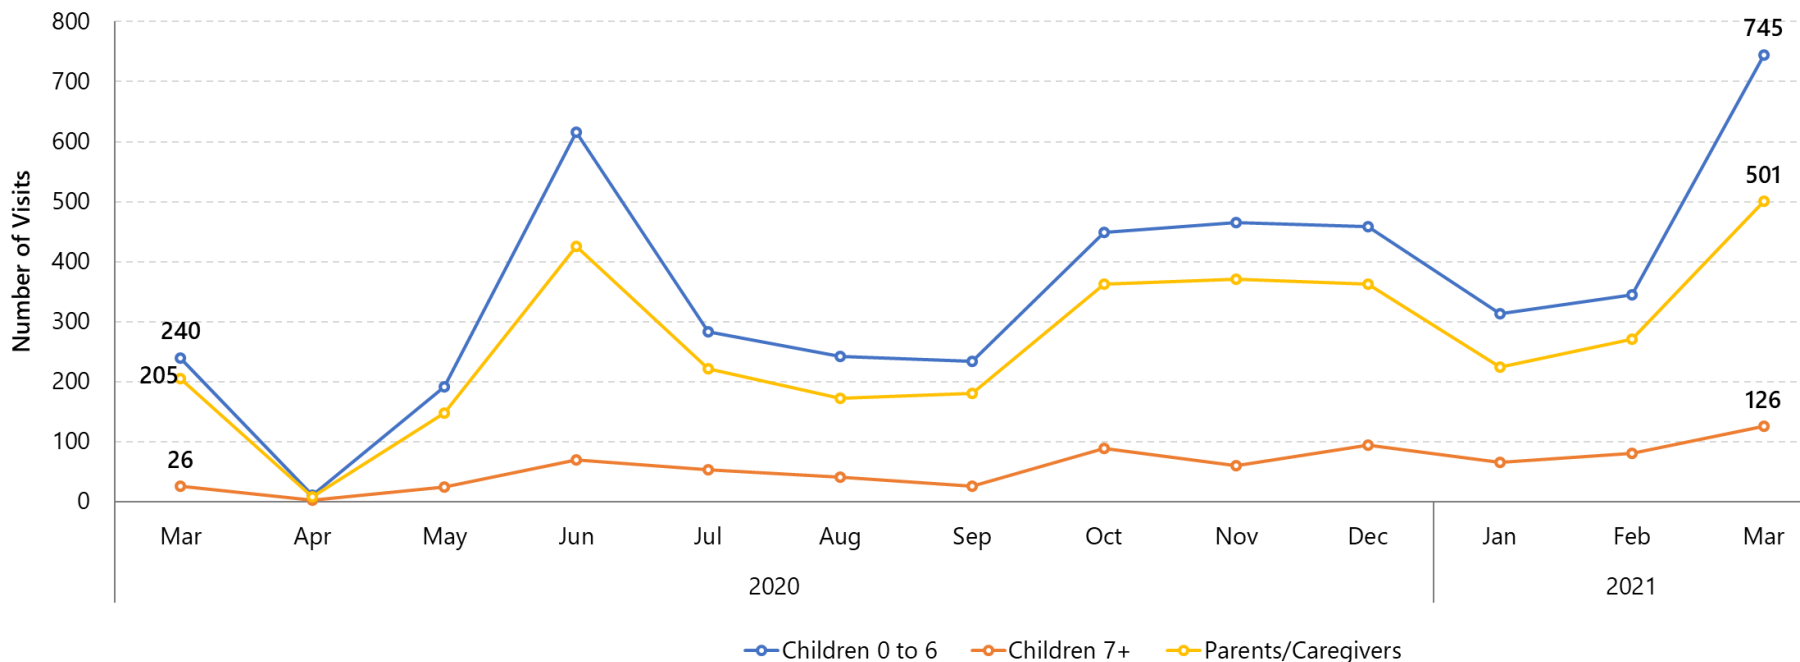

Total Visits Made to EarlyON Centres March 2020 to March 2021

For more information on children's services, please contact the Manitoulin-Sudbury District Services Board at (705) 862-7850 or Toll-Free 1-800-667-3145 or visit our website <https://www.msdsb.net/cs-overview>