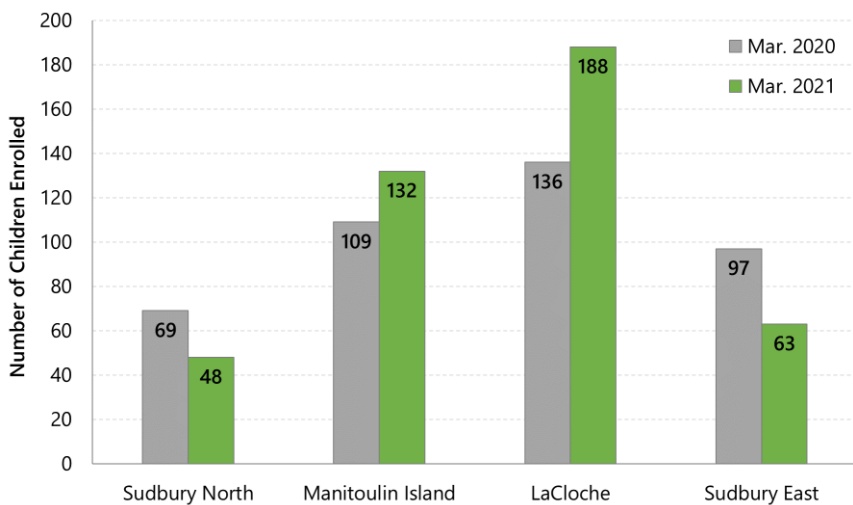

Number of Children Enrolled 2020 vs. 2021