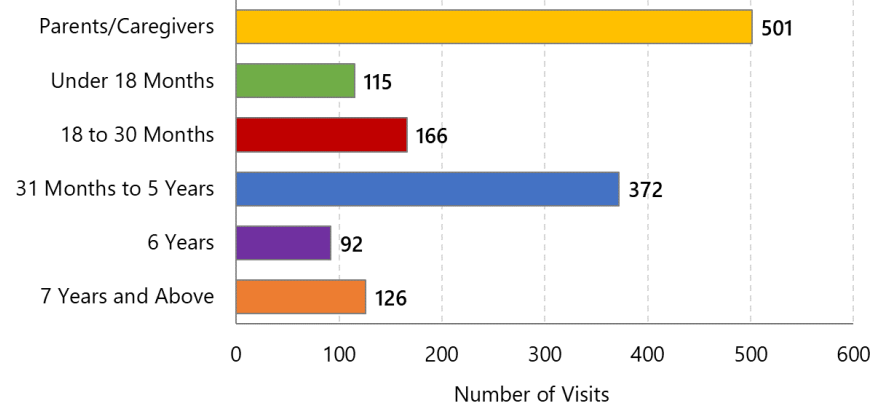

**562**

Children  
Served since  
January 2021

**309**

Parents/Caregivers  
Served since  
January 2021

March 2021	Total EarlyON Visits	Total Activity Kits
Parents/Caregivers	312	189
Children 0-6	306	439
Children 7+	30	96

#### Total Visits by Small Age Groups in March 2021

**Total EarlyON Visits** is a count of all visits part of regular programming, either from KEyON or paper sign-ins.

**Total Activity Kits** is a count of Activity Kits that have been distributed to parents and children, outside of regular programming.