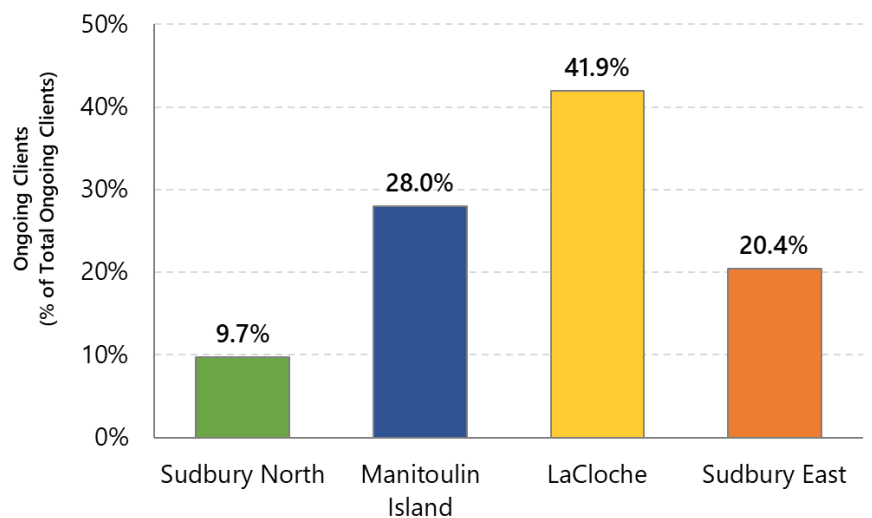

417

Total children enrolled since January 2021

417

New children enrolled in January 2021

Licensed Child Care Spaces *excluding home daycare

Number of Licensed Child Care Spaces by LCGs

Number of Children Enrolled 2020 vs. 2021

Ongoing Child Care Clients for January 2021

Enrollment Statistics for January 2021

LCG	# Children Enrolled	Full Fee	Subsidized
Sudbury North	41	33	8
Manitoulin Island	124	89	35
LaCloche	192	144	48
Sudbury East	60	46	14