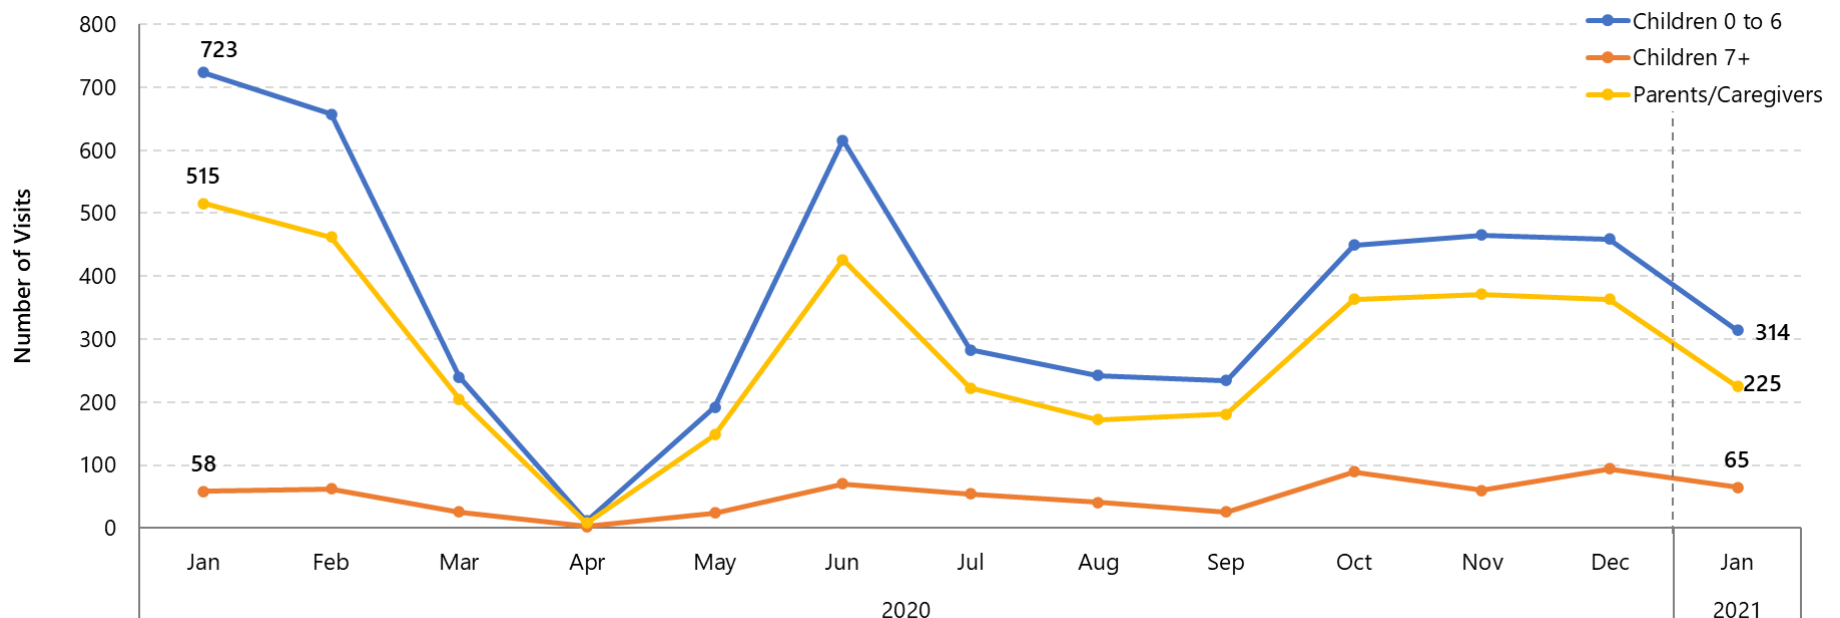

245

Children
Served since
January 2021

135

Parents/Caregivers
Served since
January 2021

2021	Total in-person visits	Total virtual visits
Parents/Caregivers	0	225
Children 0-6	0	314
Children 7+	0	65

Total in-person visits is a count of all visits recorded by KEyON (tagged as in-door) and paper sign-ins.

Total virtual visits is a count of all virtual programming recorded by KEyON (tagged as virtual) and paper sign-ins.

Total Visits by Small Age Groups in January 2021

Total Visits Made to EarlyON Centres January 2020 to January 2021