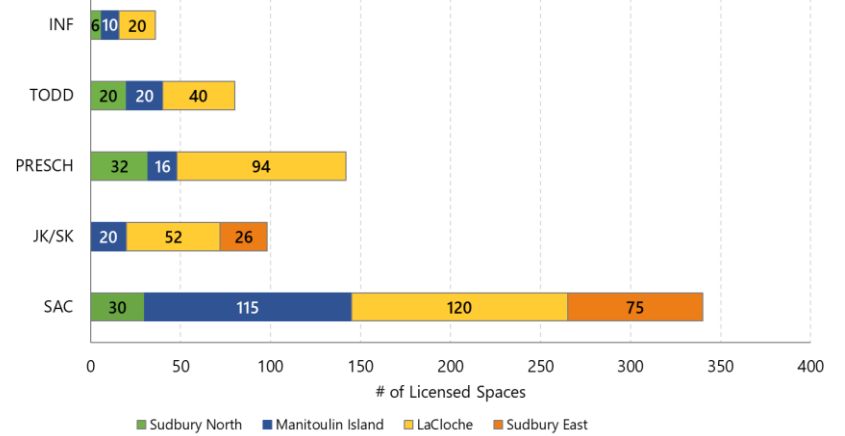

Children's Services – as of January 2021

LICENSED CHILD CARE

18

Licensed Child Care Sites

14

Sites located in schools

2

Home Daycare Sites

417

Total children enrolled since January 2021

417

New children enrolled in January 2021

Licensed Child Care Spaces *excluding home daycare

Number of Licensed Child Care Spaces by LCGs

Number of Children Enrolled 2020 vs. 2021

Ongoing Child Care Clients for January 2021

Enrollment Statistics for January 2021

LCG	# Children Enrolled	Full Fee	Subsidized
Sudbury North	41	33	8
Manitoulin Island	124	89	35
LaCloche	192	144	48
Sudbury East	60	46	14

Enrollment by Age Group for January 2021

LCG	INF	TODD	PRESCH	JK	SK	SAC
Sudbury North	1	7	14	2	6	11
Manitoulin Island	6	23	39	5	17	34
LaCloche	11	30	67	16	18	50
Sudbury East	4	12	17	7	4	16

Children's Services – as of January 2021