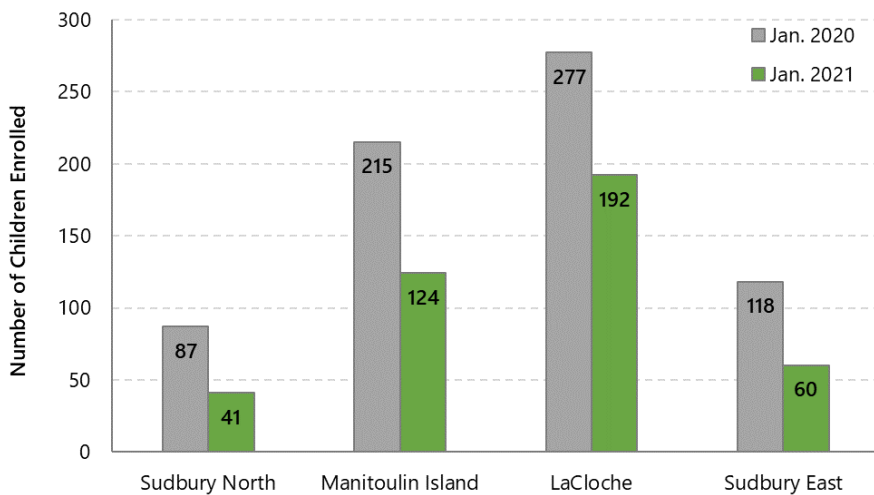

Children's Services – as of January 2021

LICENSED CHILD CARE

18

Licensed Child Care Sites

14

Sites located in schools

2

Home Daycare Sites

417

Total children enrolled since January 2021

417

New children enrolled in January 2021

Licensed Child Care Spaces *excluding home daycare

Number of Licensed Child Care Spaces by LCGs

Number of Children Enrolled 2020 vs. 2021

Ongoing Child Care Clients for January 2021

Enrollment Statistics for January 2021

LCG	# Children Enrolled	Full Fee	Subsidized
Sudbury North	41	33	8
Manitoulin Island	124	89	35
LaCloche	192	144	48
Sudbury East	60	46	14