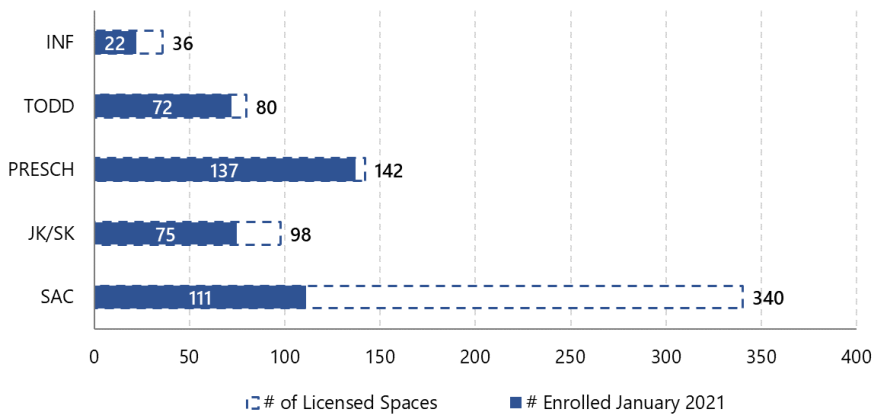

Children's Services – as of January 2021

LICENSED CHILD CARE

18

Licensed Child Care Sites

14

Sites located in schools

2

Home Daycare Sites

417

Total children enrolled since January 2021

417

New children enrolled in January 2021

Licensed Child Care Spaces *excluding home daycare

Number of Licensed Child Care Spaces by LCGs

Number of Children Enrolled 2020 vs. 2021

Ongoing Child Care Clients for January 2021

Enrollment Statistics for January 2021

LCG	# Children Enrolled	Full Fee	Subsidized
Sudbury North	41	33	8
Manitoulin Island	124	89	35
LaCloche	192	144	48
Sudbury East	60	46	14