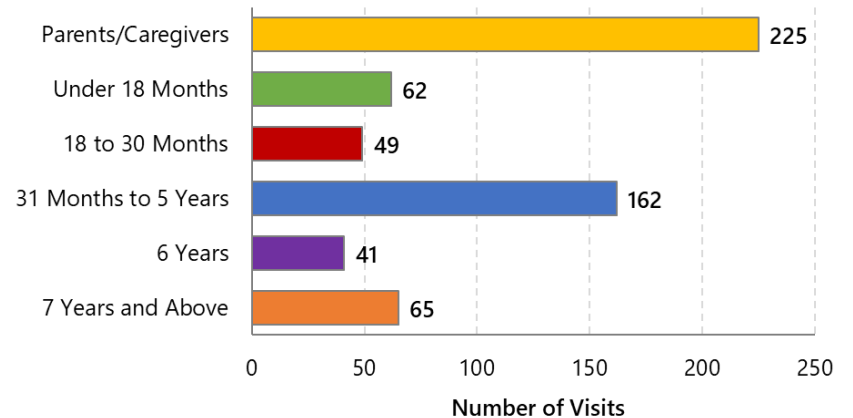

245

Children
Served since
January 2021

135

Parents/Caregivers
Served since
January 2021

2021	Total in-person visits	Total virtual visits
Parents/Caregivers	0	225
Children 0-6	0	314
Children 7+	0	65

Total in-person visits is a count of all visits recorded by KEyON (tagged as in-door) and paper sign-ins.

Total virtual visits is a count of all virtual programming recorded by KEyON (tagged as virtual) and paper sign-ins.

Total Visits by Small Age Groups in January 2021

Total Visits Made to EarlyON Centres January 2020 to January 2021